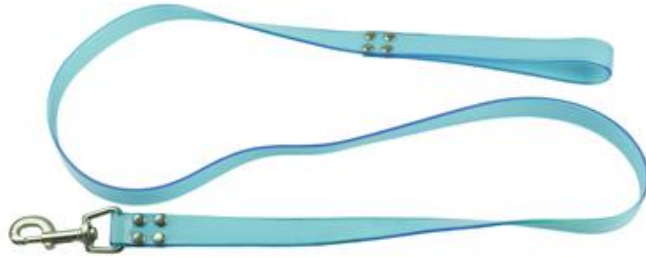

HEAVY DUTY PVC WITH POLYESTER INSERT LEASH 25MM(W) X 1500MM (L)

Heavy Duty PVC with Polyester Insert Leash.

SKU: LEASH50 | **Category:** [Dog Leashes and Collars](#)

PRICING

100+	250+	500+	1000+	2500+
\$4.7	\$4.65	\$4.6	\$4.55	\$4.45